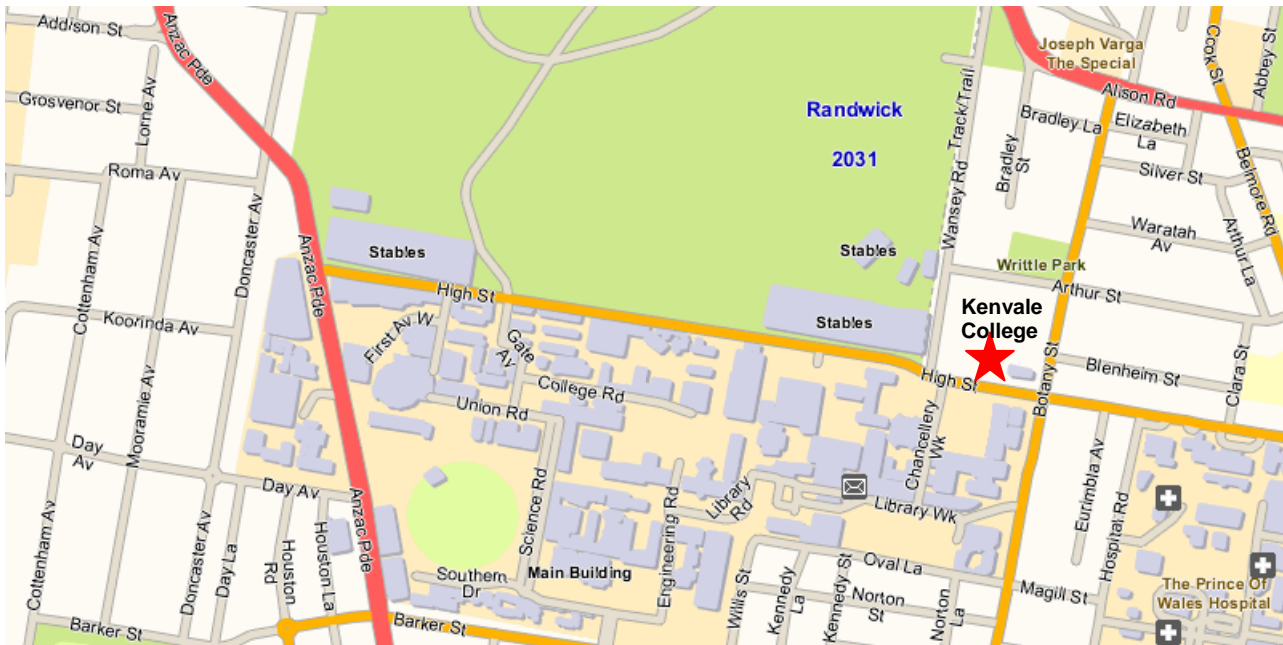

HOW TO GET TO KENVALE COLLEGE

See map below

By car (from Anzac Parade)

- Follow Anzac Parade until reaching High Street.
- Stop at number 38 (limited parking available)

By bus (from Central Station)

Option 1

- Take the 393, 394, 396 or 397 bus (Sydney buses)
- Get off at UNSW bus stop
- Walk to 38 High Street (approx 1km)

Option 2

- Take the 371, 372, 373 or 377 bus (Sydney buses)
- Get off at Randwick Junction
- Walk to 38 High Street (approx 600m)